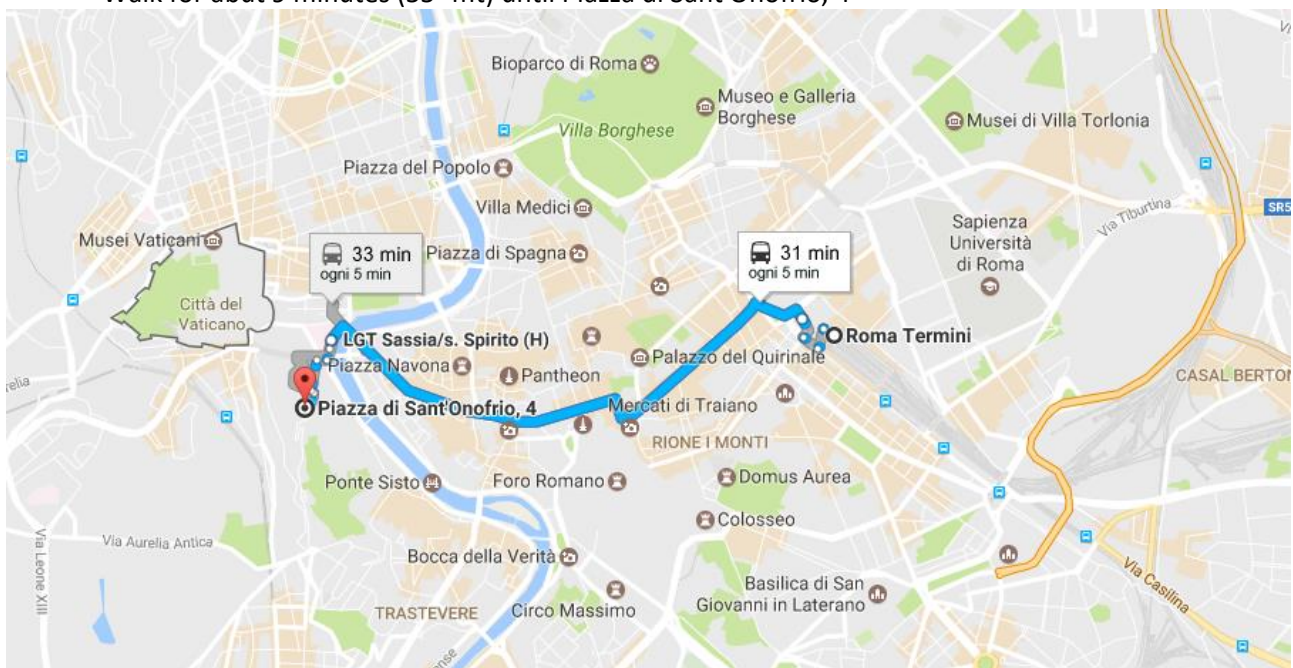

HOW TO REACH THE HOTEL COLUMBUS FROM THE INTERNATIONAL AIRPORT ROME FIUMICINO

By taxi: approximately 40 minutes.

HOW TO REACH THE HOTEL COLUMBUS FROM ROMA TERMINI RAILWAY STATION

By taxi: approximately 18 minutes.

HOW TO REACH THE MEETING VENUE FROM ROMA TERMINI RAILWAY STATION

By taxi: approximately 15 minutes.

HOW TO REACH THE MEETING VENUE FROM ROMA TERMINI RAILWAY STATION THROUGH PUBLIC TRANSPORTATION

- Take the bus number 64 (P.za Stazione S. Pietro - FL) for 14 stops from Rome Termini to LGT Sassia/s. Spirito (H)
- Walk for about 9 minutes (55° mt) until Piazza di Sant'Onofrio, 4