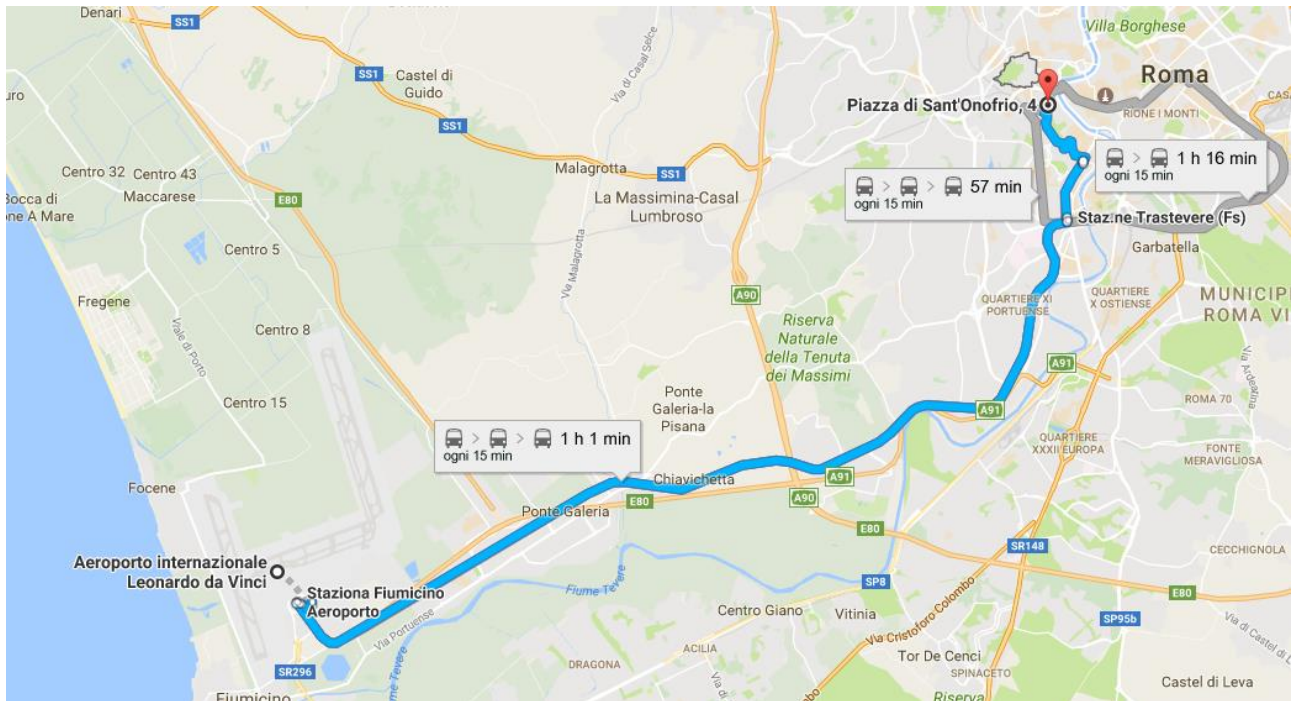

HOW TO REACH THE MEETING VENUE FROM THE INTERNATIONAL AIRPORT ROME FIUMICINO

By taxi: approximately 40 minutes.

TEDDY Network is coordinated by:

Consorzio per Valutazioni Biologiche e Farmacologiche
I-27100 PAVIA Via Luigi Porta 14 – Tel. +39 0382 25075
I-70122 BARI Via Nicolò Putignani 178 – Tel. +39 080 8641260
www.teddynetwork.net • teddynetwork@cvbf.net