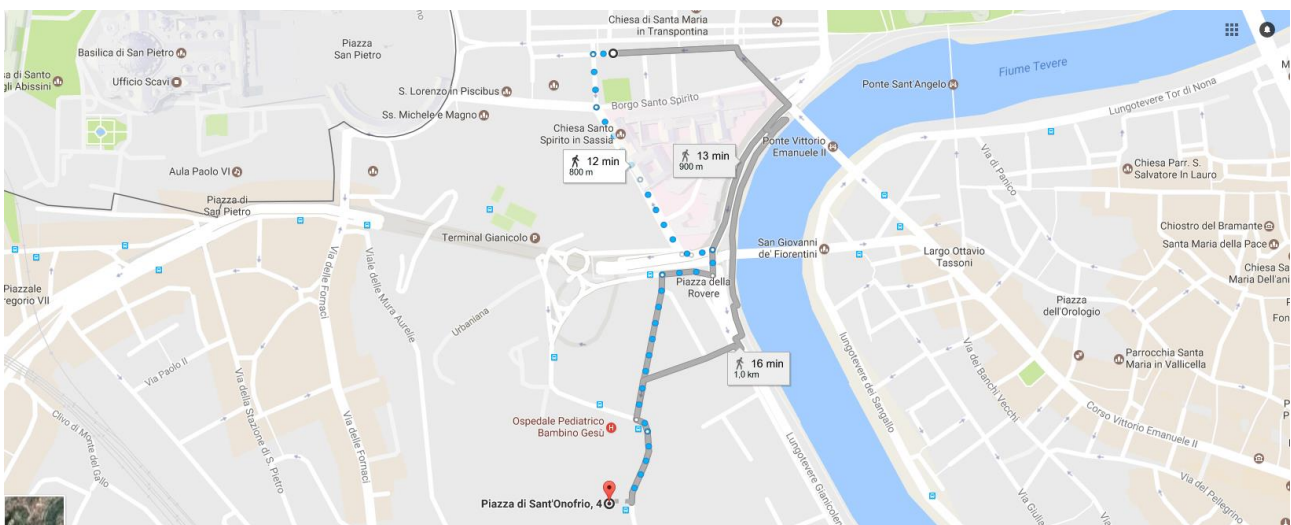

HOW TO REACH THE MEETING VENUE FROM THE COLUMBUS HOTEL

By walking: approximately 12 minutes.

TEDDY Network is coordinated by:

Consorzio per Valutazioni Biologiche e Farmacologiche
I-27100 PAVIA Via Luigi Porta 14 – Tel. +39 0382 25075
I-70122 BARI Via Nicolò Putignano 178 – Tel. +39 080 8641260
www.teddynetwork.net • teddynetwork@cvbf.net