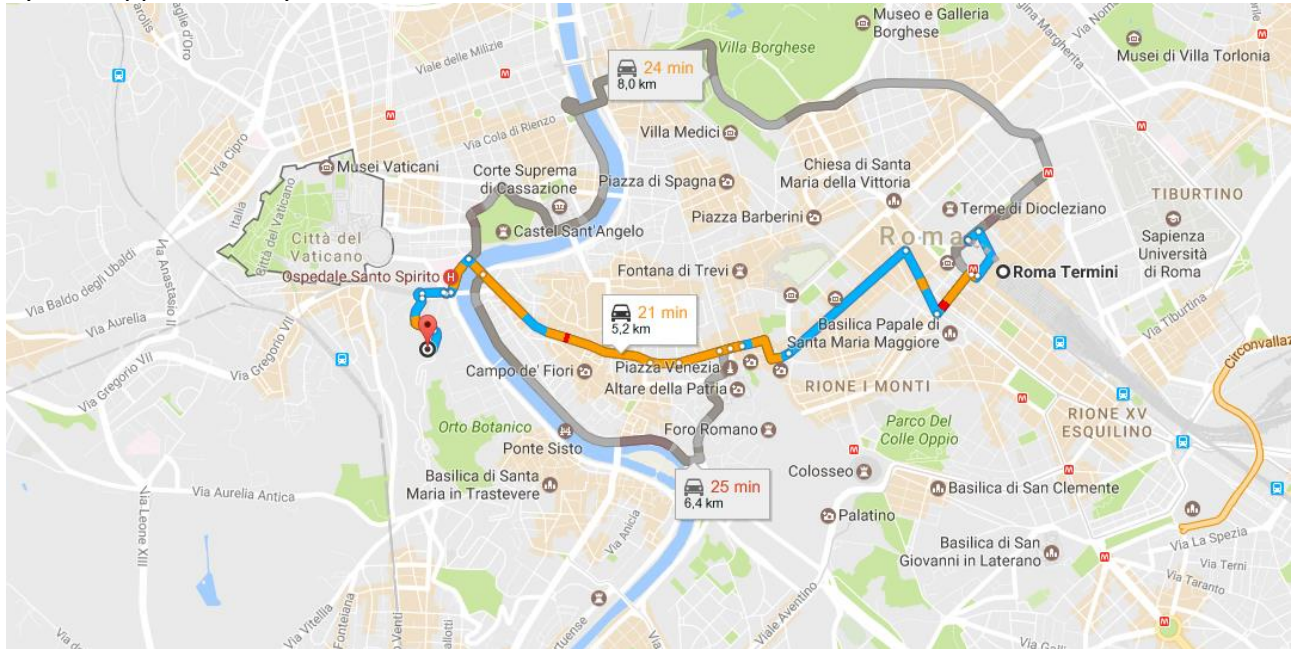

HOW TO REACH THE HOTEL COLUMBUS FROM THE INTERNATIONAL AIRPORT ROME FIUMICINO

By taxi: approximately 40 minutes.

HOW TO REACH THE HOTEL COLUMBUS FROM ROMA TERMINI RAILWAY STATION

By taxi: approximately 18 minutes.

HOW TO REACH THE MEETING VENUE FROM ROMA TERMINI RAILWAY STATION

By taxi: approximately 15 minutes.

HOW TO REACH THE MEETING VENUE FROM ROMA TERMINI RAILWAY STATION THROUGH PUBLIC TRANSPORTATION

- Take the bus number 64 (P.za Stazione S. Pietro - FL) for 14 stops from Rome Termini to LGT Sassia/s. Spirito (H)
- Walk for about 9 minutes (55° mt) until Piazza di Sant'Onofrio, 4