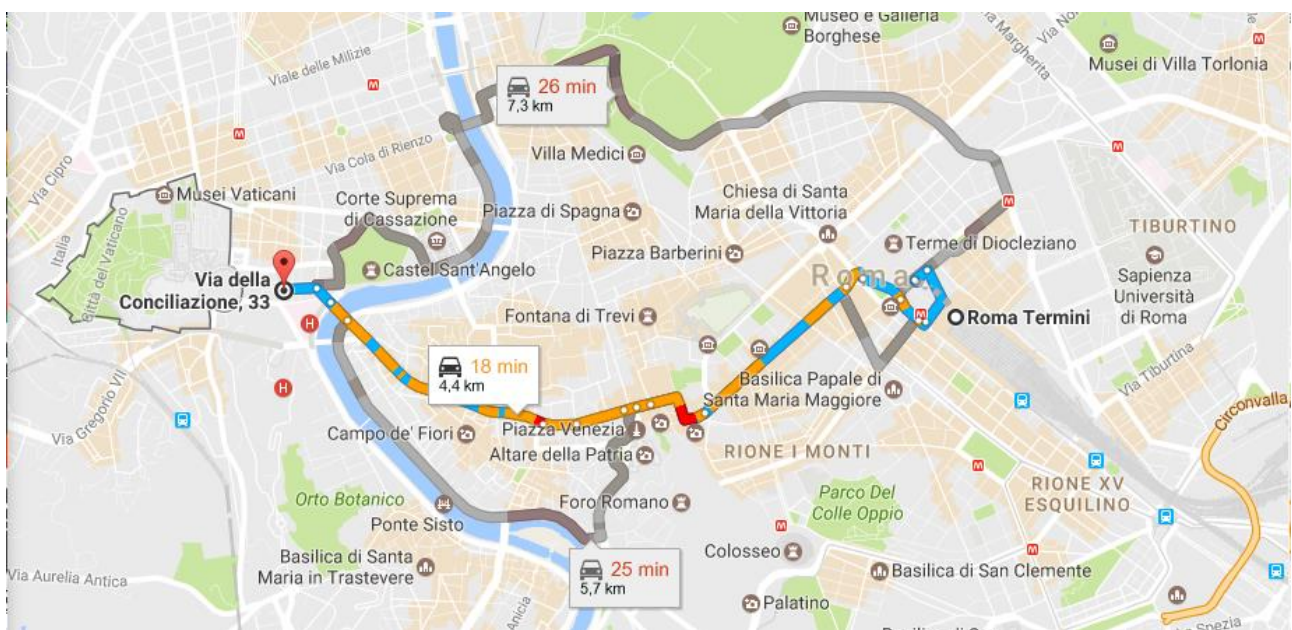

HOW TO REACH THE HOTEL COLUMBUS FROM THE INTERNATIONAL AIRPORT ROME FIUMICINO

By taxi: approximately 40 minutes.

HOW TO REACH THE HOTEL COLUMBUS FROM ROMA TERMINI RAILWAY STATION

By taxi: approximately 18 minutes.

HOW TO REACH THE MEETING VENUE FROM ROMA TERMINI RAILWAY STATION

By taxi: approximately 15 minutes.

HOW TO REACH THE MEETING VENUE FROM ROMA TERMINI RAILWAY STATION THROUGH PUBLIC TRANSPORTATION

- Take the bus number 64 (P.za Stazione S. Pietro - FL) for 14 stops from Rome Termini to LGT Sassia/s. Spirito (H)
- Walk for about 9 minutes (55° mt) until Piazza di Sant'Onofrio, 4