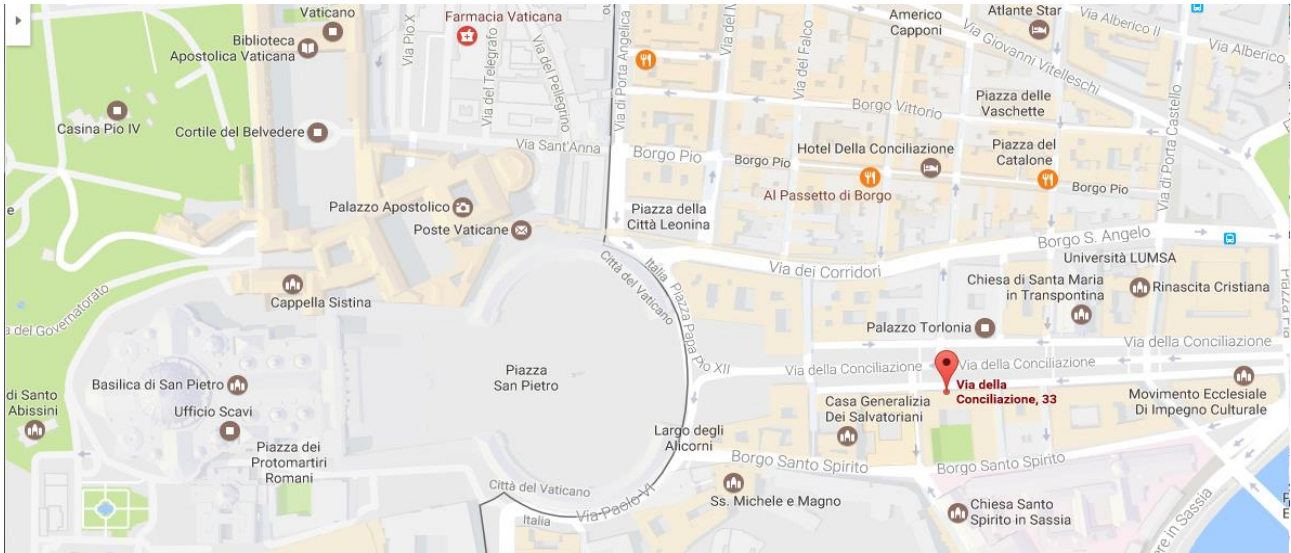

ORGANISATIONAL DETAILS

HOTEL COLUMBUS *****

Via della Conciliazione, 33 00193 Roma

Phone. +39.06.6865435

E-mail info@hotelcolumbus.net

www.hotelcolumbus.net