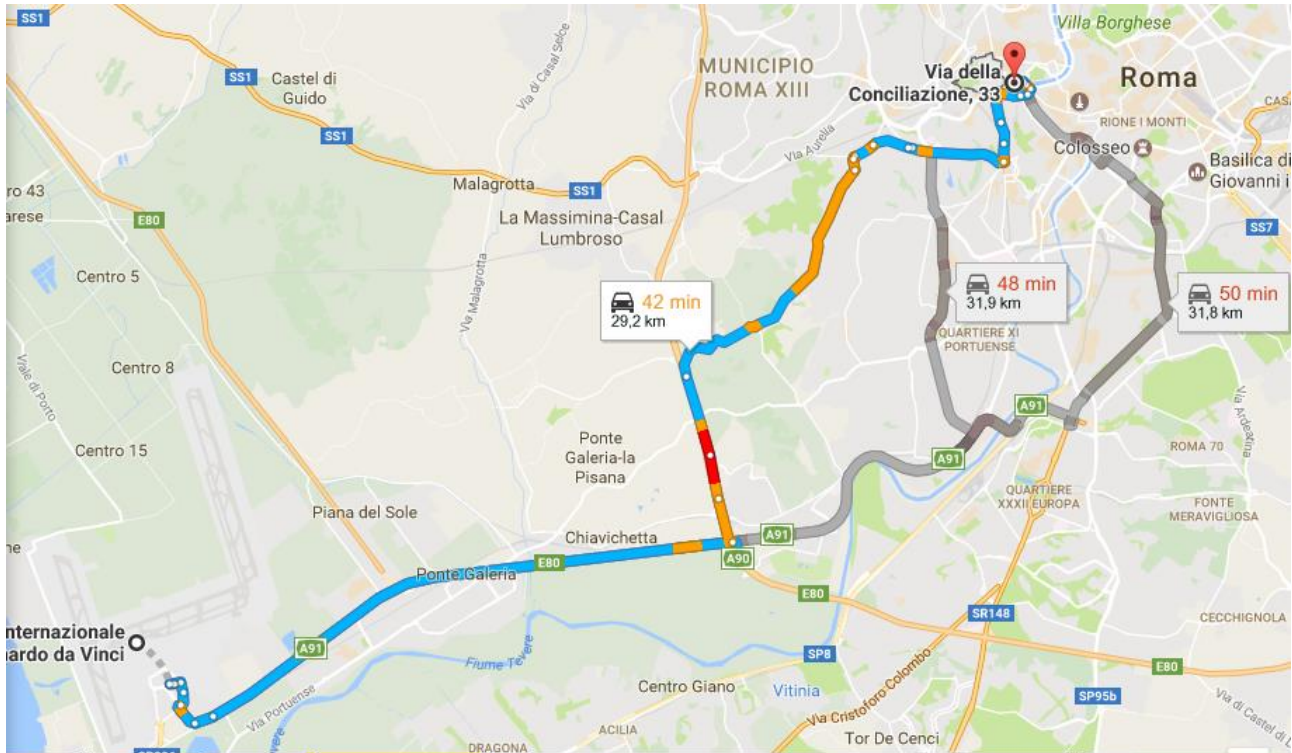

HOW TO REACH THE HOTEL COLUMBUS FROM THE INTERNATIONAL AIRPORT ROME FIUMICINO

By taxi: approximately 40 minutes.

HOW TO REACH THE HOTEL COLUMBUS FROM ROMA TERMINI RAILWAY STATION

By taxi: approximately 18 minutes.